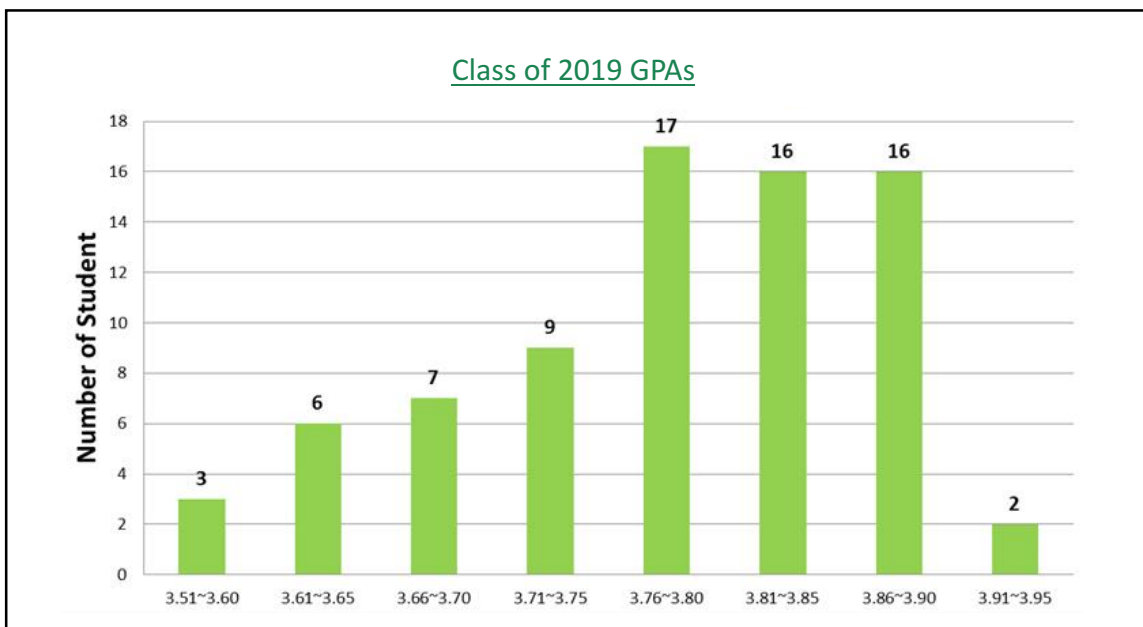

College Acceptance and Matriculation From 2017 & 2018

Universities in **bold** are matriculations.

Arizona State University	Marquette University	University of CA – Santa Barbara
Auburn University	Michigan State University	University of Connecticut
Binghamton University – SUNY	Miami University – Oxford	University of Delaware
Berklee School of Music	Mount Holyoke College	University of Florida
Boston College	Muhlenberg College	UIUC
Boston University	New York Film Academy	University of Iowa
Brandeis University	New York University	University of Maryland- College Park
Bucknell University	Northeastern University	University of Massachusetts - Amherst
California College of the Arts	Ohio State University- Columbus	University of Miami
Carleton University	Penn State University-University Park	University of Minnesota-Twin Cities
Case Western Reserve University	Pratt Institute	University of Nottingham
Centre College	Purdue University	University of Oregon
Clark University	Queen’s University	University of Ottawa
Colorado School of Mines	Rensselaer Polytechnic Institute	University of Pittsburgh
Colorado State University	Rutgers University	University of Richmond
Cornell University	Savannah College of Art and Design	University of Rochester
Dickinson College	School of Visual Arts	University of Southern California
Drexel University	School of the Art Institute of Chicago	University of Sydney
Emerson College	Smith College	University of Toronto
Fordham University	Stony Brook University – SUNY	University of the Arts London
George Washington University	Syracuse University	University of Virginia
Georgetown University in Qatar	Texas A&M University	University of Warwick
Glion Institute, Switzerland	The New School, Parsons	University of Washington
Indiana University Bloomington	Tulane University	University of Wisconsin - Madison
Iowa State University	University of Bonn, Germany	Vassar College
King's College London	University of British Columbia	Villanova University
Keio University	University of CA – Berkeley	Virginia Tech. University
Kenyon College	University of CA – Davis	Wheaton College
Lawrence University	University of CA – Irvine	William & Mary
Lehigh University	University of CA – LA	Worcester Polytechnic Institute
McMaster University	University of Colorado Boulder	Wake Forest University